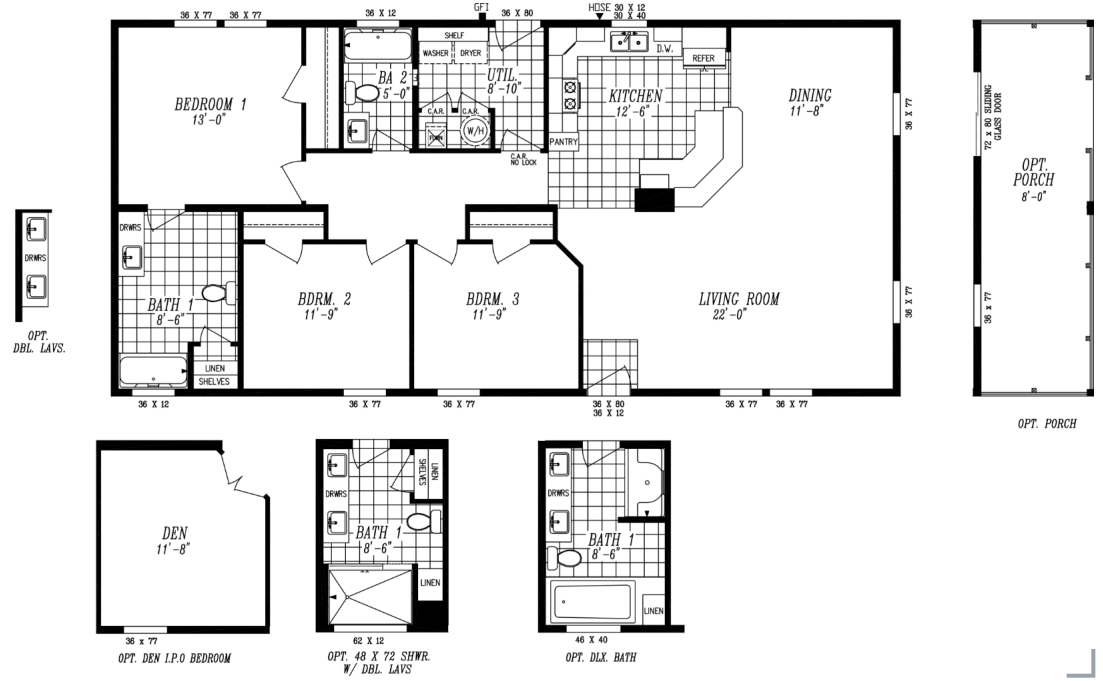

THE COLUMBIA RIVER SERIES

The Columbia River

2021

27' x 56'

DIMENSIONS

1,500 sf

LIVING SPACE

3

BEDROOMS

2

BATHROOMS

OVERVIEW

Add Factory Built Porch on this super layout

Heritage Home Center

(425) 353-5464

or Request Firm Quote

EMAIL US

01 FLOOR PLAN

1,500 SQ FT · 27' x 56'

02 FRONT ELEVATION

FRONT SIDEWALL

BACK SIDEWALL

FRONT ENDWALL

REAR ENDWALL

# The Columbia River 2021

3 Bedrooms | 2 Bathrooms | 1,500 sq ft