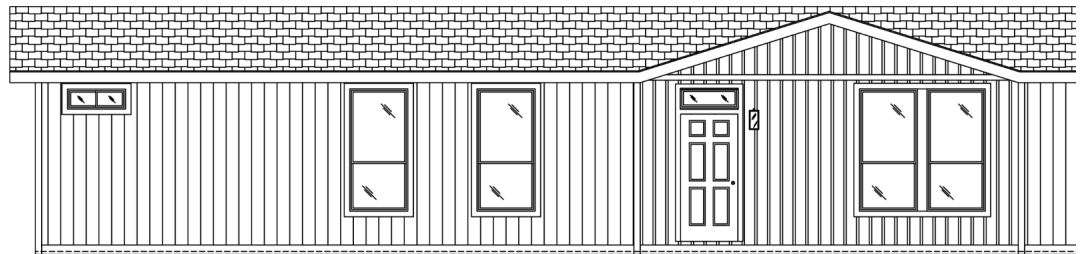

THE COLUMBIA RIVER SERIES

The Columbia River

2021

27' x 56'

DIMENSIONS

1,500 sf

LIVING SPACE

3

BEDROOMS

2

BATHROOMS

OVERVIEW

Add Factory Built Porch on this super layout

Heritage Home Center

(425) 353-5464

or Request Firm Quote

EMAIL US

01 FLOOR PLAN

1,500 SQ FT · 27' x 56'

02 FRONT ELEVATION

FRONT SIDEWALL

BACK SIDEWALL

FRONT ENDWALL

REAR ENDWALL