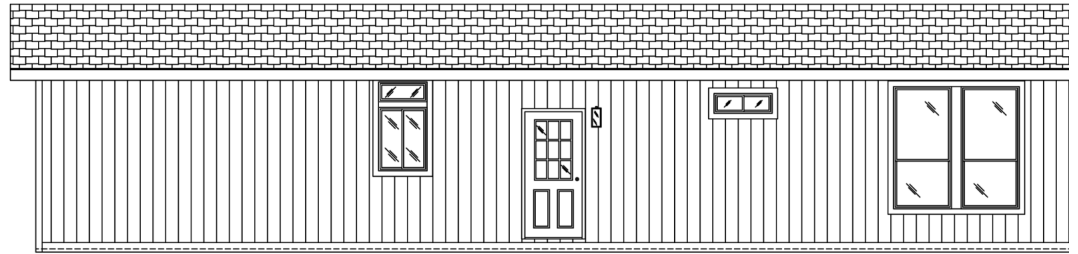

BEDROOMS

2

BATHROOMS

OVERVIEW

Add Factory Built Porch on this super layout

Heritage Home Center

(425) 353-5464

or Request Firm Quote

EMAIL US

01 FLOOR PLAN

1,500 SQ FT · 27' x 56'

02 FRONT ELEVATION

FRONT SIDEWALL

BACK SIDEWALL

FRONT ENDWALL

REAR ENDWALL

# The Columbia River 2021

3 Bedrooms | 2 Bathrooms | 1,500 sq ft